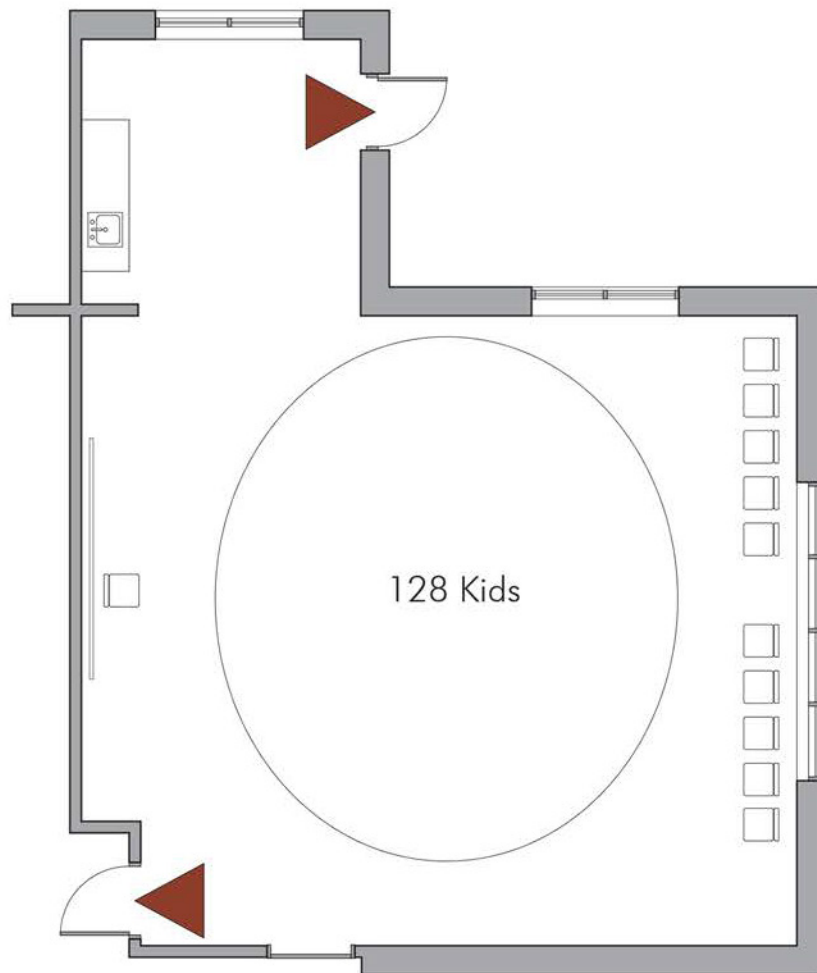

## Delridge Branch

5423 Delridge Way S.W.

Capacity: 139

### Story Time Layout

— Projection screen / Whiteboard

▲ Emergency exit; keep clear