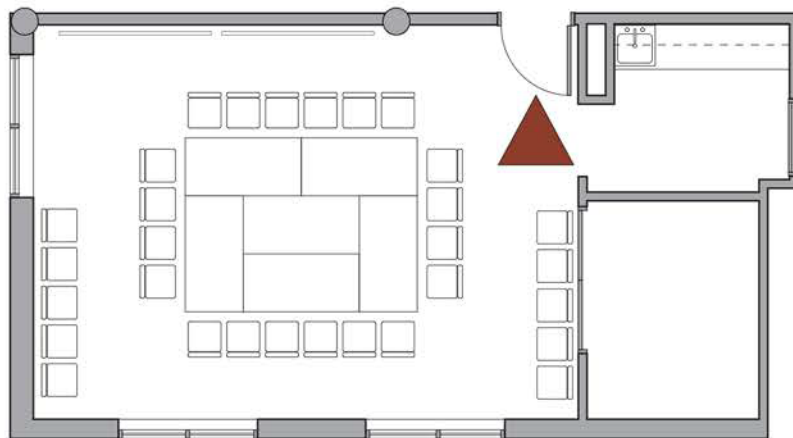

Delridge Branch

5423 Delridge Way S.W.

Capacity: 30

Meeting Layout

— Whiteboard

▲ Emergency exit; keep clear