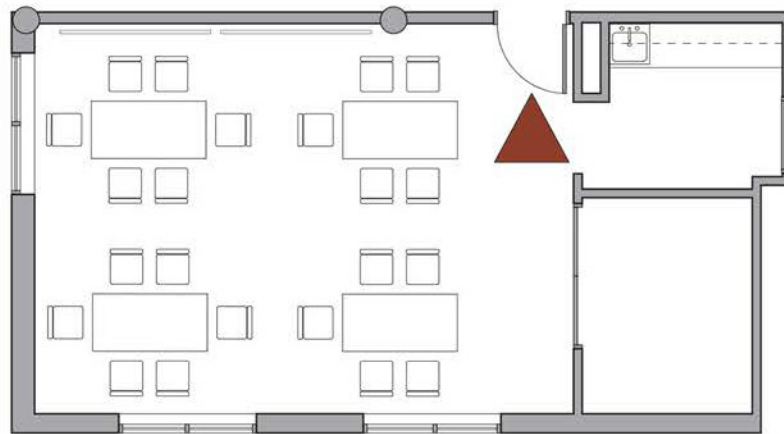

Delridge Branch

5423 Delridge Way S.W.

Capacity: 22

Craft Layout

— Whiteboard

▲ Emergency exit; keep clear