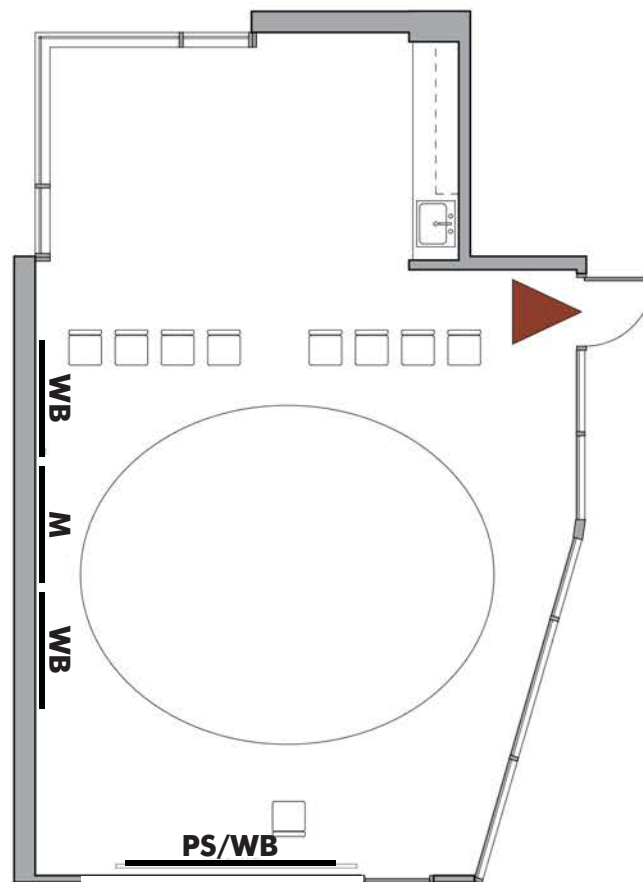

# Capitol Hill Branch

425 Harvard Ave. E.  
**Story Time Layout Capacity: 49**

Max Occupancy: 49

 Emergency exit; keep clear

**WB** = White Board  
**M** = Monitor  
**PS** = Projection Screen