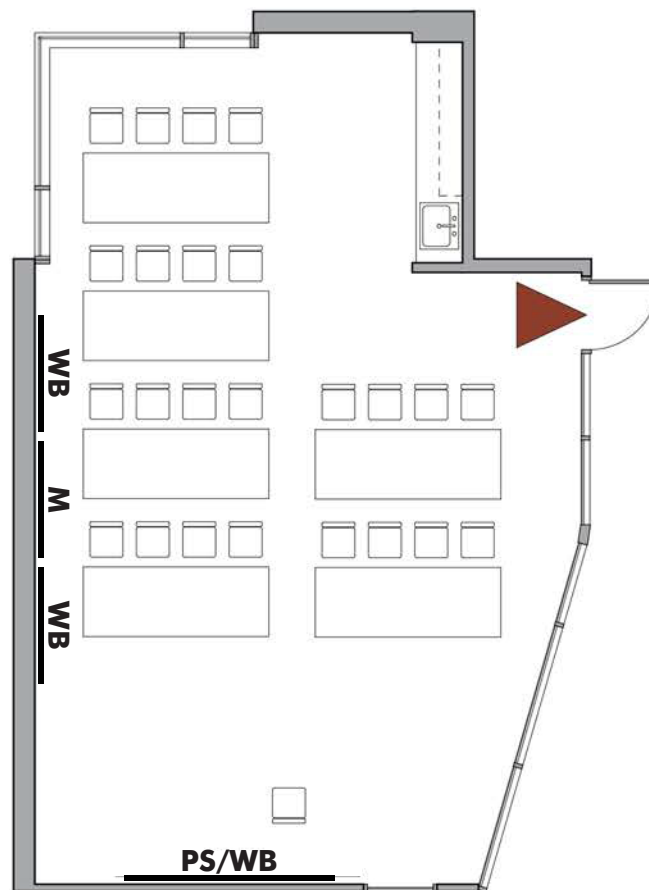

Capitol Hill Branch

425 Harvard Ave. E.
Classroom Layout Capacity: 25

Max Occupancy: 49

 Emergency exit; keep clear

WB = White Board
M = Monitor
PS = Projection Screen